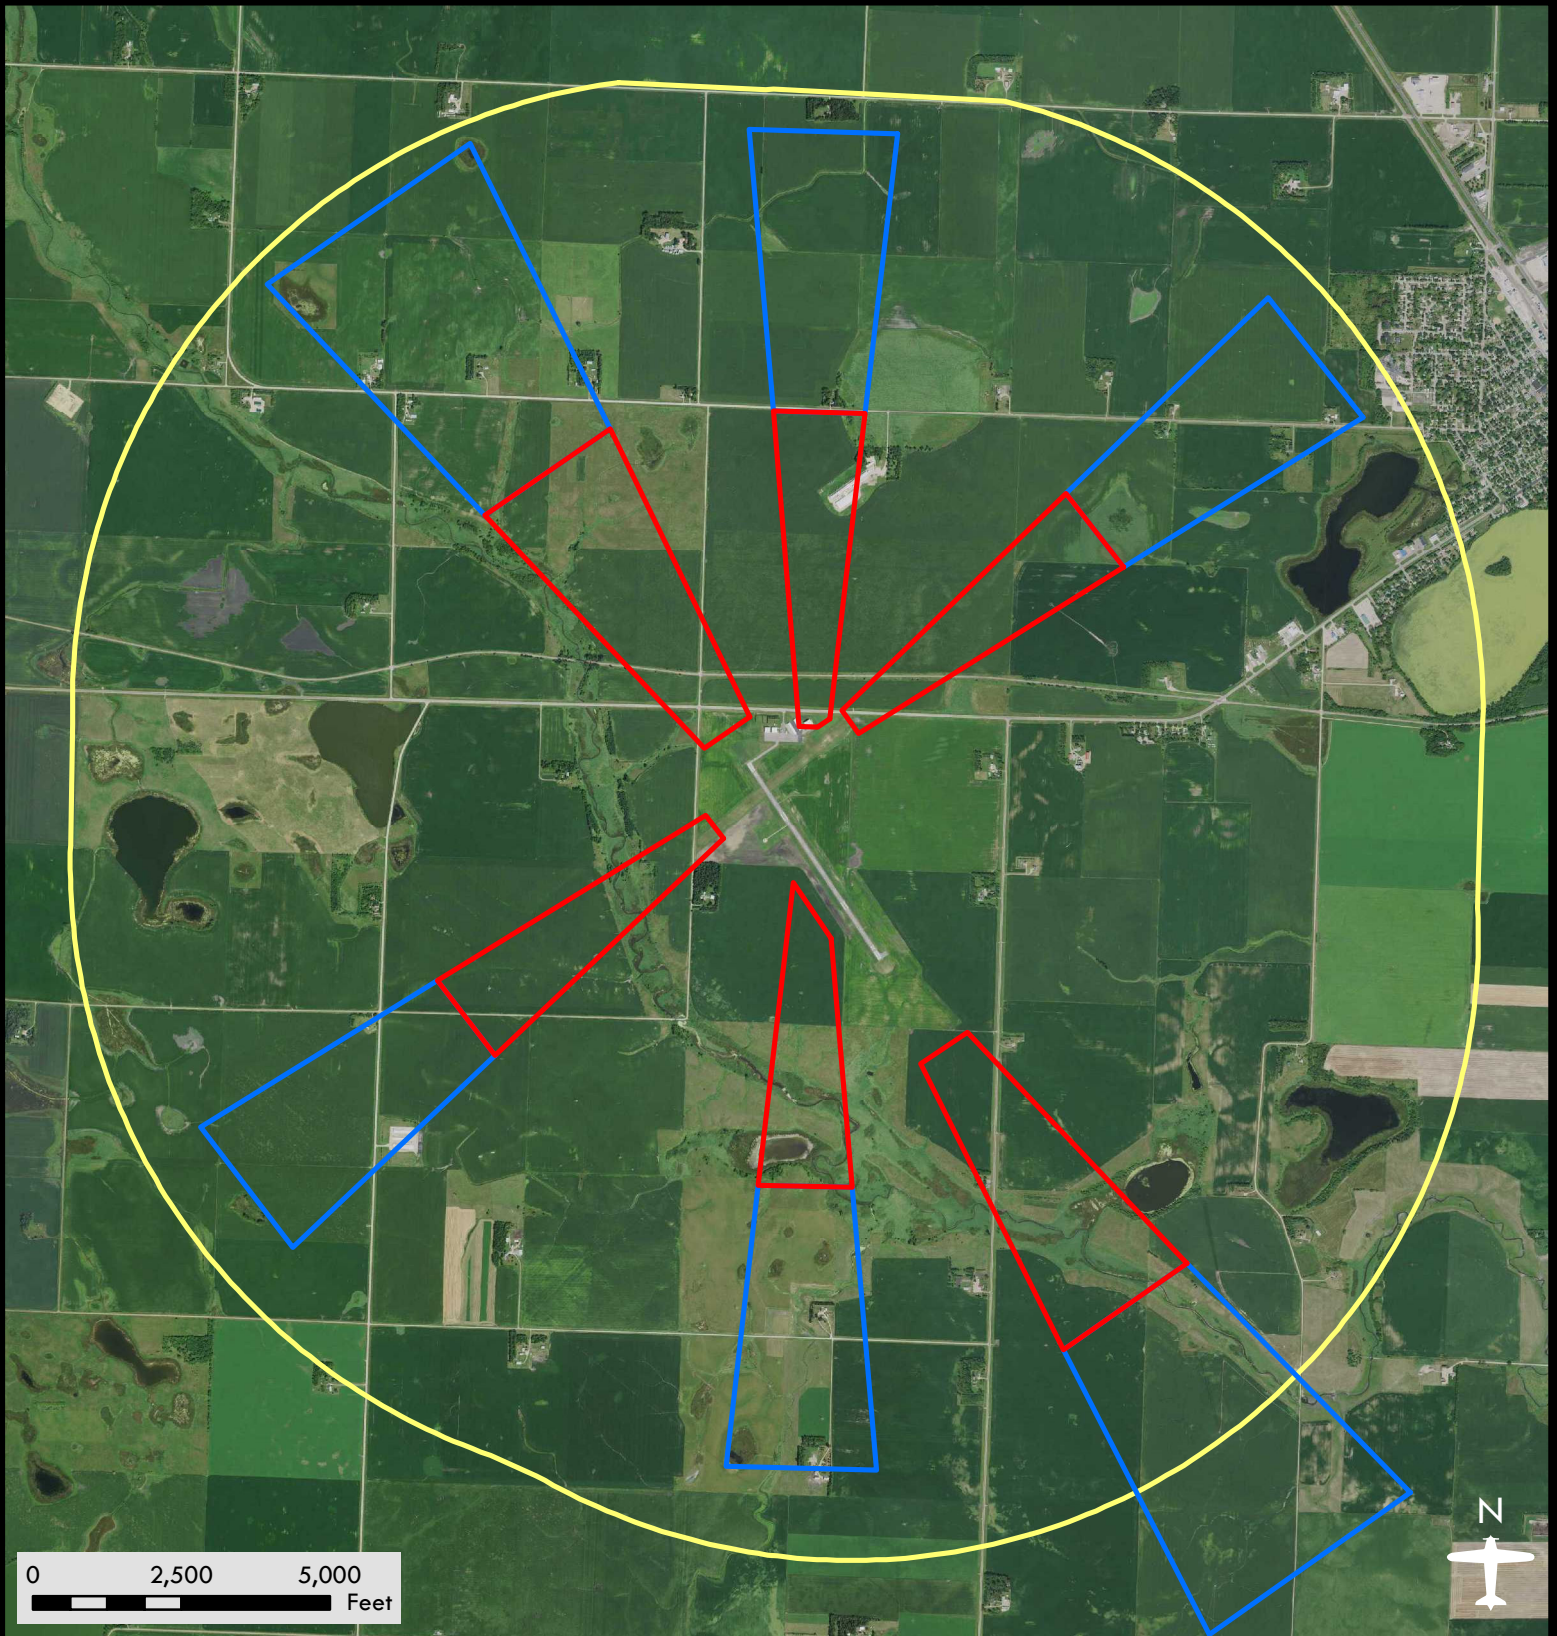

Morris Municipal Airport-James R. Washburn Field

Airport Safety Zones

Date: 08/08/2018

Legend

-  Zone A
-  Zone B
-  Zone C

DISCLAIMER: This is not an official zoning map. To view the official map and ordinance for this airport, please visit the Airport Zoning Information Warehouse at <https://www.dot.state.mn.us/aero/planning/zoning-warehouse.html>. The State of Minnesota makes no representations or warranties expressed or implied, with respect to the reuse of the data provided herewith regardless of its format or the means of its transmission. There is no guarantee or representation to the user as to the accuracy, currency, suitability, or reliability of this data for any purpose. The user accepts the data "as is." The State of Minnesota assumes no responsibility for loss or damage incurred as a result of any user's reliance on this data. All maps and other material provided herein are protected by copyright. Permission is granted to copy and use the materials herein.